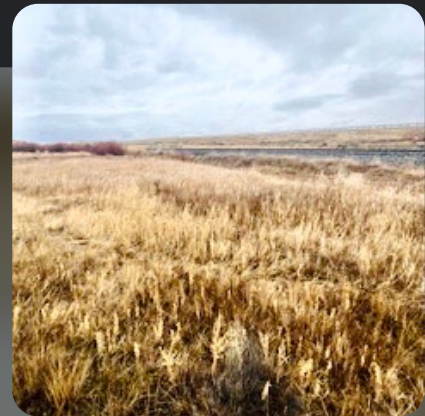

116091 CARRIGER LN, BUTTE, MT

\$149,100

Just over ten beautiful acres of residential land located six miles outside of Butte in the Buxton area with effortless access to Interstate 15! This fantastic property is fenced on three sides, with a creek running through the low side. Property sold "As-is". Buyer and/or buyer's agent responsible for verifying all pertinent information deemed relevant by the prospective buyer, including but not limited to square footage, acreage, utilities, taxes, permitting, condition, school zones, HOAs, etc.