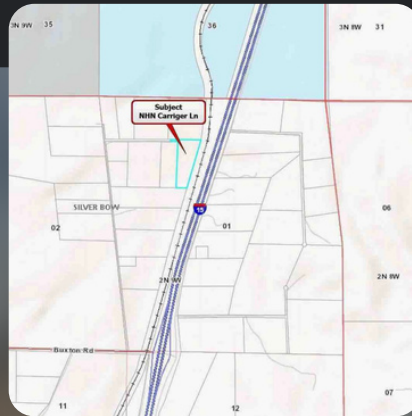

116091 CARRIGER LN, BUTTE, MT

\$149,100

Just over ten beautiful acres of residential land located six miles outside of Butte in the Buxton area with effortless access to Interstate 15! This fantastic property is fenced on three sides, with a creek running through the low side. Property sold "As-is". Buyer and/or buyer's agent responsible for verifying all pertinent information deemed relevant by the prospective buyer, including but not limited to square footage, acreage, utilities, taxes, permitting, condition, school zones, HOAs, etc.