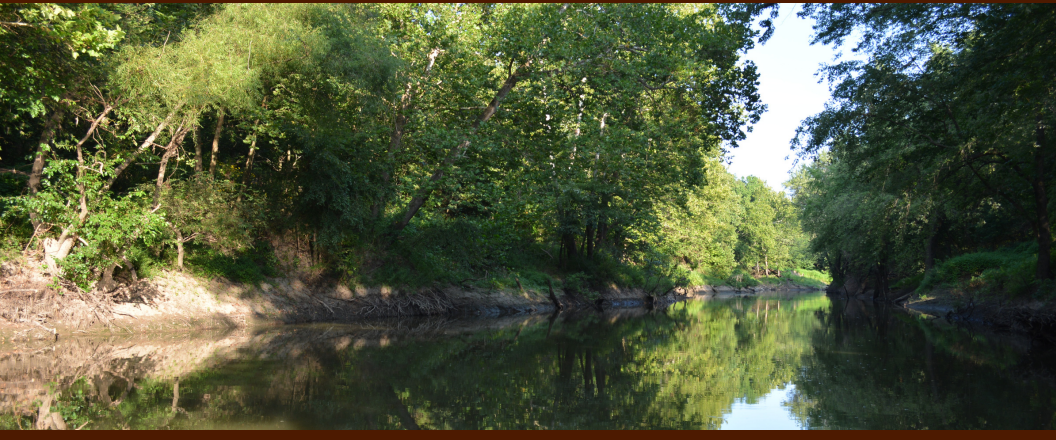

# 92.45 AC For Sale

Thomas Bridge Loop, Pilot Grove, MO

\$203,500

**OUTDOORSMAN ENTHUSIAST WON'T WANT TO MISS THIS RUGGED 92.45 AC IN CENTRAL MISSOURI BOARED BY THE LAMINE RIVER. SEVERAL BEAUTIFUL SITES TO BUILD YOUR DREAM HOME, RIDE RECREATIONAL VEHICLES OR WATCH THE ABUNDANT WILDLIFE.**